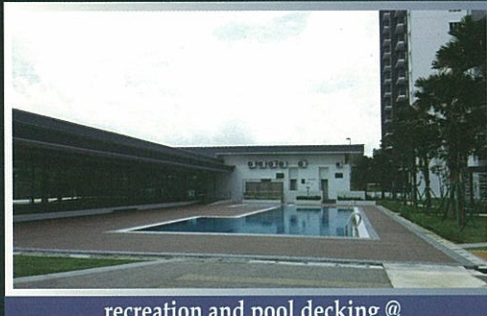

Chilis
Kim Gary
Room 18
Spaghetti

recreation and pool decking @
Nusa Idaman Condo, Nusajaya, J. Bahru.