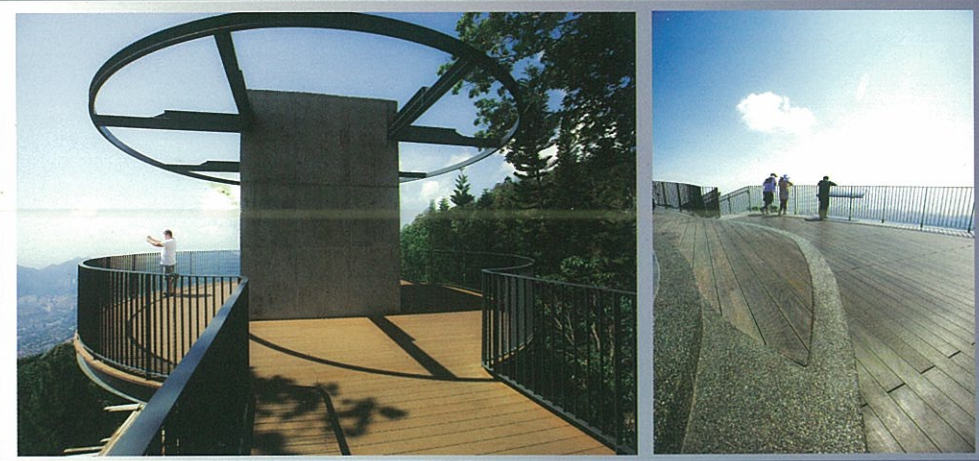

Pioneer and specialist in composite timber products
the Widest range of composite decking & ceilings

www.easywood.com.my

www.easywood.com.my

Our achievements since year 2004 (composite decking)

Shangrila Rasa Sayang Resort & Spa @ Penang

viewing deck @ Penang Hill, Penang

Soul Out Bistro @ Bangsar, K. Lumpur

All Season Palace Condominium @ Penang

Roof Top Pool Deck (Condominium) @ Penang

G-TOWER
(Gold-Class
Green Building)
Jln. Tun Razak, K.L.