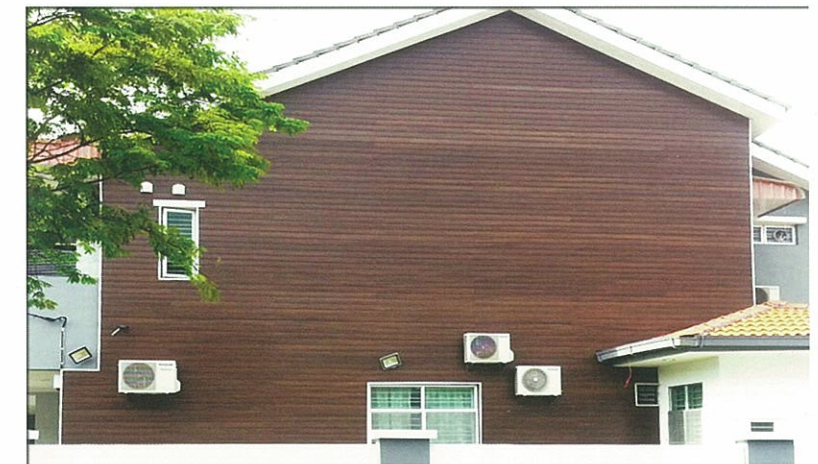

USJ Heights

Mah Sing The Garden Residence

Westin Hotel.

Perdana Quay, Langkawi

P800

P801

P803

P804

USM

Shangri-la Penang

Bungalow Garden

Rooftop Decking

**DOUBLE LAYERED HOMOGENOUS TECHNOLOGY**

Natural look with random grains and tones  
 High resistance to UV attack  
 High resistance to fungus & algae  
 High resistance to scratches (renewable by fine sanding)